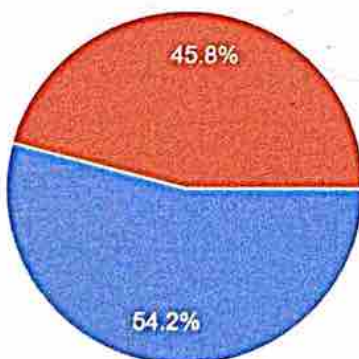

STUDENTS' FEEDBACK FORM 2024-2025

TOTAL NUMBER OF RESPONDENTS - 120

Programme

120 responses

- 2nd Semester B.A.
- 4th Semester B.A.
- 6th Semester B.A.
- 6th Semester B.Voc.

Gender

120 responses

- Male
- Female