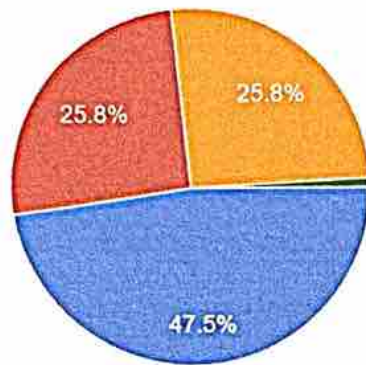

STUDENTS' SATISFACTION SURVEY 2024-2025

TOTAL NUMBER OF RESPONDENTS - 120

Programme
120 responses

- 2nd Semester B.A.
- 4th Semester B.A.
- 6th Semester B.A.
- 6th Semester B.Voc.

Gender
120 responses