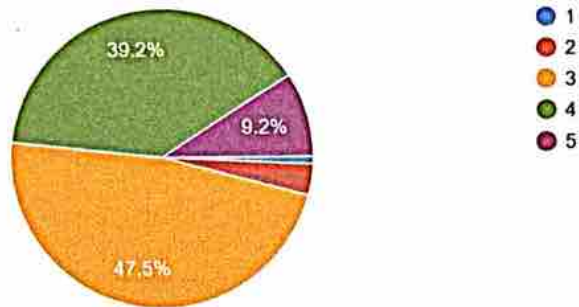

1. On learning perspective, how would you rank the Classroom learning? (5 being the highest and 1 being the lowest)

120 responses

2. Are you satisfied with the internal evaluation system of the institute?

120 responses