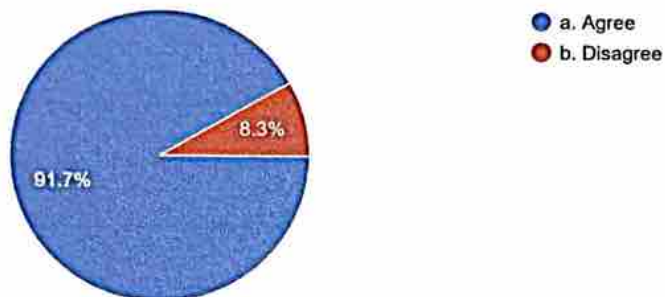

1. Students get the opportunity to participate in internship, student exchange programmes, field visit and field trips.

120 responses