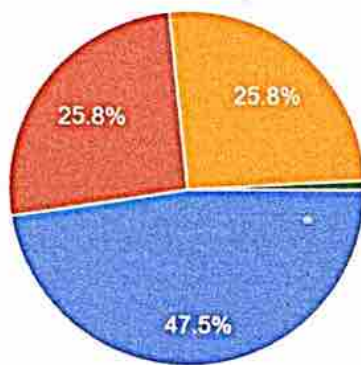

STUDENTS' FEEDBACK FORM 2024-2025

TOTAL NUMBER OF RESPONDENTS - 120

Programme

120 responses

- 2nd Semester B.A.
- 4th Semester B.A.
- 6th Semester B.A.
- 6th Semester B.Voc.

Gender

120 responses

- Male
- Female