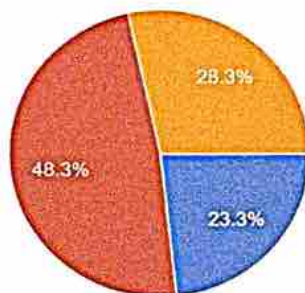

120 responses

Vitruvi
Principar
Modern College, Piphema

3. The course exposed me to new knowledge & Skills.

120 responses

- a. Excellent
- b. Very Good
- c. Fair
- d. Poor

4. Courses delivered by Teachers in the class.

120 responses

- a. Excellent
- b. Very Good
- c. Fair
- d. Poor

5. Usage of teaching aids and ICT in the classroom by teachers to facilitate teaching.

120 responses

- a. Excellent
- b. Very Good
- c. Fair
- d. Poor