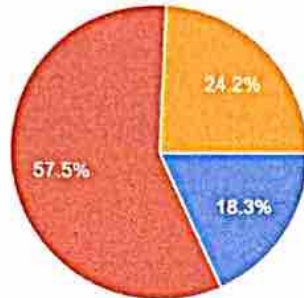

120 responses

- Agree
- Disagree

Vitavi
Principal
Modern College, Pophema

12. Overall Learning Experience.

120 responses

- a. Excellent
- b. Very Good
- c. Fair
- d. Poor

Vitsoi

Principal
Modern College, Pithema