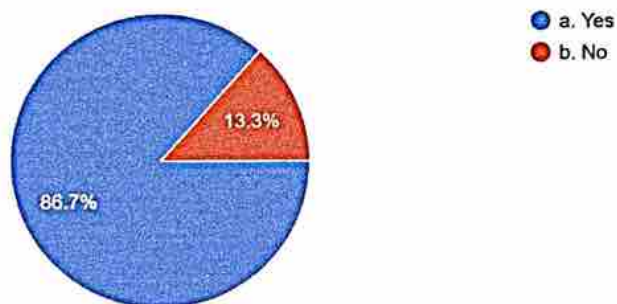

Vitsoi
Principal
Modern College, Piphema

1. On learning perspective, how would you rank the Classroom learning? (5 being the highest and 1 being the lowest)

120 responses

2. Are you satisfied with the internal evaluation system of the institute?

120 responses

3. Are you satisfied with the Attendance Review System of the Institution?

120 responses

Vitsoi
Principal
Modern College, Piphema

4. Are you satisfied with the following facility provided in the college? Tick the ones you are satisfied with.