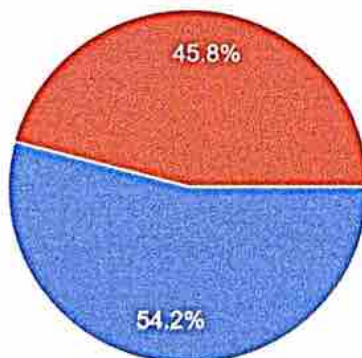

STUDENTS' SATISFACTION SURVEY 2024-2025

TOTAL NUMBER OF RESPONDENTS - 120

Programme
120 responses

- 2nd Semester B.A.
- 4th Semester B.A.
- 6th Semester B.A.
- 6th Semester B.Voc.

Gender
120 responses

- Male
- Female

Vitsoi
Principal
Modern College, Piphema

1. On learning perspective, how would you rank the Classroom learning? (5 being the highest and 1 being the lowest)

120 responses

2. Are you satisfied with the internal evaluation system of the institute?