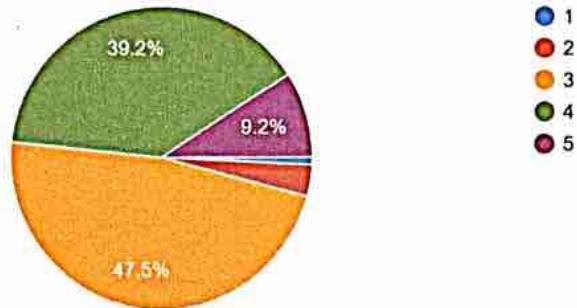

STUDENTS' SATISFACTION SURVEY 2024-2025

TOTAL NUMBER OF RESPONDENTS - 120

Programme
120 responses

- 2nd Semester B.A.
- 4th Semester B.A.
- 6th Semester B.A.
- 6th Semester B.Voc.

Gender
120 responses

- Male
- Female

Vitsoi
Principal
Modern College, Piphema

1. On learning perspective, how would you rank the Classroom learning? (5 being the highest and 1 being the lowest)

120 responses

2. Are you satisfied with the internal evaluation system of the institute?