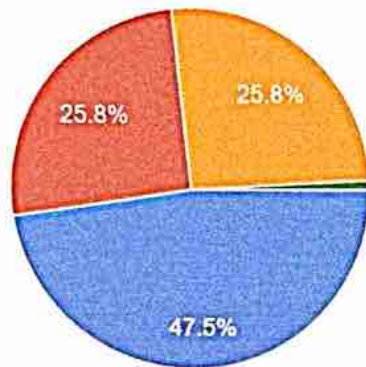

STUDENTS' SATISFACTION SURVEY 2024-2025

TOTAL NUMBER OF RESPONDENTS - 120

Programme
120 responses

- 2nd Semester B.A.
- 4th Semester B.A.
- 6th Semester B.A.
- 6th Semester B.Voc.

Gender
120 responses

- Male
- Female

Vitsoi
Principal
Modern College, Piphema

1. On learning perspective, how would you rank the Classroom learning? (5 being the highest and 1 being the lowest)

120 responses

2. Are you satisfied with the internal evaluation system of the institute?

120 responses

3. Are you satisfied with the Attendance Review System of the Institution?

120 responses

Vitsoi
Principal
Modern College, Piphema

4. Are you satisfied with the following facility provided in the college? Tick the ones you are satisfied with.