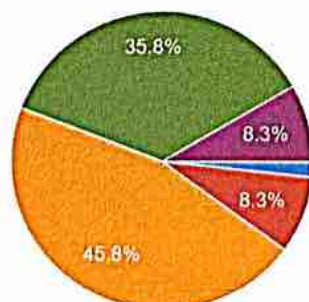

120 responses

3. Are you satisfied with the Attendance Review System of the Institution?

120 responses

Vitsoi
Principal
Modern College, Piphema

4. Are you satisfied with the following facility provided in the college? Tick the ones you are satisfied with.

120 responses

5. Are you satisfied with the Hostel facilities provided by the institute? (Applicable only for the hostellers).

33 responses

6. How helpful were the Seminars, Career guidance programmes, workshop and other activities (arranged by the college) that you attended or part...k where 5 being the highest and 1 being the lowest)

120 responses

- 1
- 2
- 3
- 4
- 5

Vikram
Principal
Modern College, Piphema

7. Will you agree that the student-teacher relation is good in your college?

120 responses

- a. Strongly Agree
- b. Agree
- c. Disagree