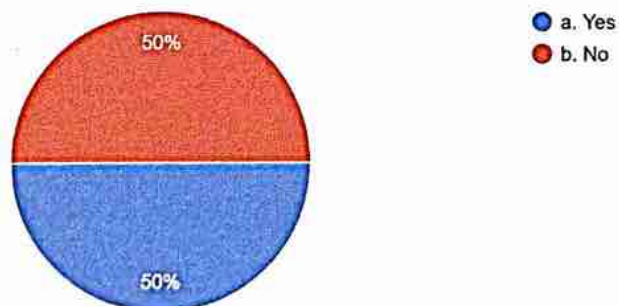

Vitsoi
Principal
Modern College, Piphema

1. On learning perspective, how would you rank the Classroom learning? (5 being the highest and 1 being the lowest)

120 responses

2. Are you satisfied with the internal evaluation system of the institute?

120 responses

3. Are you satisfied with the Attendance Review System of the Institution?

120 responses

Vitsoi
Principal
Modern College, Piphema

4. Are you satisfied with the following facility provided in the college? Tick the ones you are satisfied with.