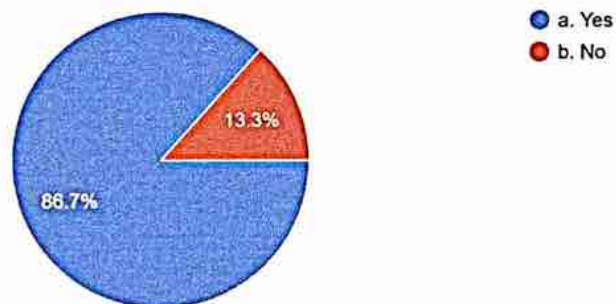

Vitsoi
Principal
Modern College, Piphema

1. On learning perspective, how would you rank the Classroom learning? (5 being the highest and 1 being the lowest)

120 responses

2. Are you satisfied with the internal evaluation system of the institute?

120 responses

3. Are you satisfied with the Attendance Review System of the Institution?

120 responses

Vitsoi
Principal
Modern College, Piphema

4. Are you satisfied with the following facility provided in the college? Tick the ones you are satisfied with.