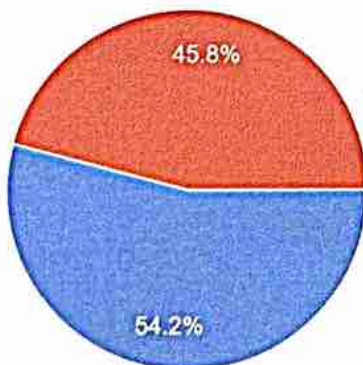

STUDENTS' SATISFACTION SURVEY 2024-2025

TOTAL NUMBER OF RESPONDENTS - 120

Programme
120 responses

- 2nd Semester B.A.
- 4th Semester B.A.
- 6th Semester B.A.
- 6th Semester B.Voc.

Gender
120 responses

- Male
- Female

Vitsoi
Principal
Modern College, Piphema

1. On learning perspective, how would you rank the Classroom learning? (5 being the highest and 1 being the lowest)

120 responses

2. Are you satisfied with the internal evaluation system of the institute?

120 responses

3. Are you satisfied with the Attendance Review System of the Institution?

120 responses

Vitsoi
Principal
Modern College, Piphema

4. Are you satisfied with the following facility provided in the college? Tick the ones you are satisfied with.